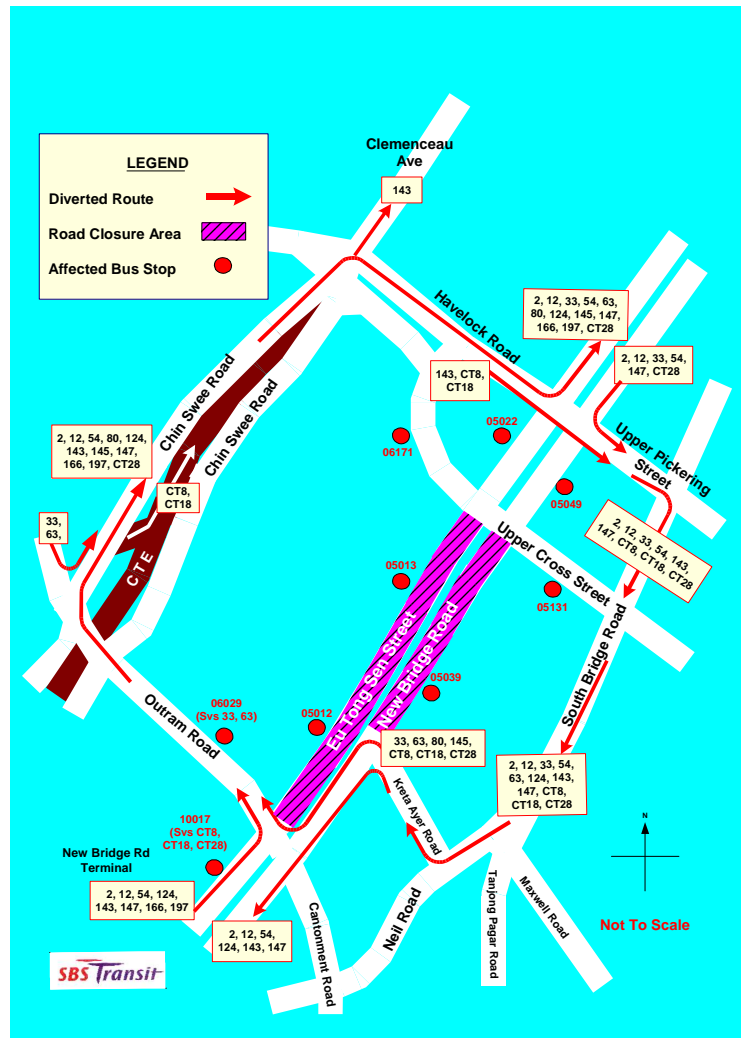

Route Diversion 巴士路线改道

Affected Services 受影响路线

2, 12, 33, 54, 63, 80,
124, 143, 145, 147,
166, 197, CT8, CT18
CT28

Chinatown
Chinese New Year
Countdown 2010

Saturday,
13 Feb 2010

These bus services will not call at the following bus stops 这路线将不在以下的车站停留载客:

Road 道路	Bus Stop 车站	Time 时间	Services 路线
Eu Tong Sen Street	05012	5 pm to 4 am	54, 124, 143, 147, 166, CT8, CT18, CT28
	05013		2, 12, 33, 63, 80, 143, 197, CT8, CT18, CT28
	05022		54, 124, 145, 147, 166
New Bridge Road	10017		CT8, CT18, CT28
	05039		2, 12, 33, 54, 63, 124, 143, 147, CT8, CT18, CT28
New Bridge Road	05049		2, 12, 33, 54, 143, 147, CT8, CT18, CT28
	06029		33, 63
Upper Cross Street	05131		63, 124
	06171		143